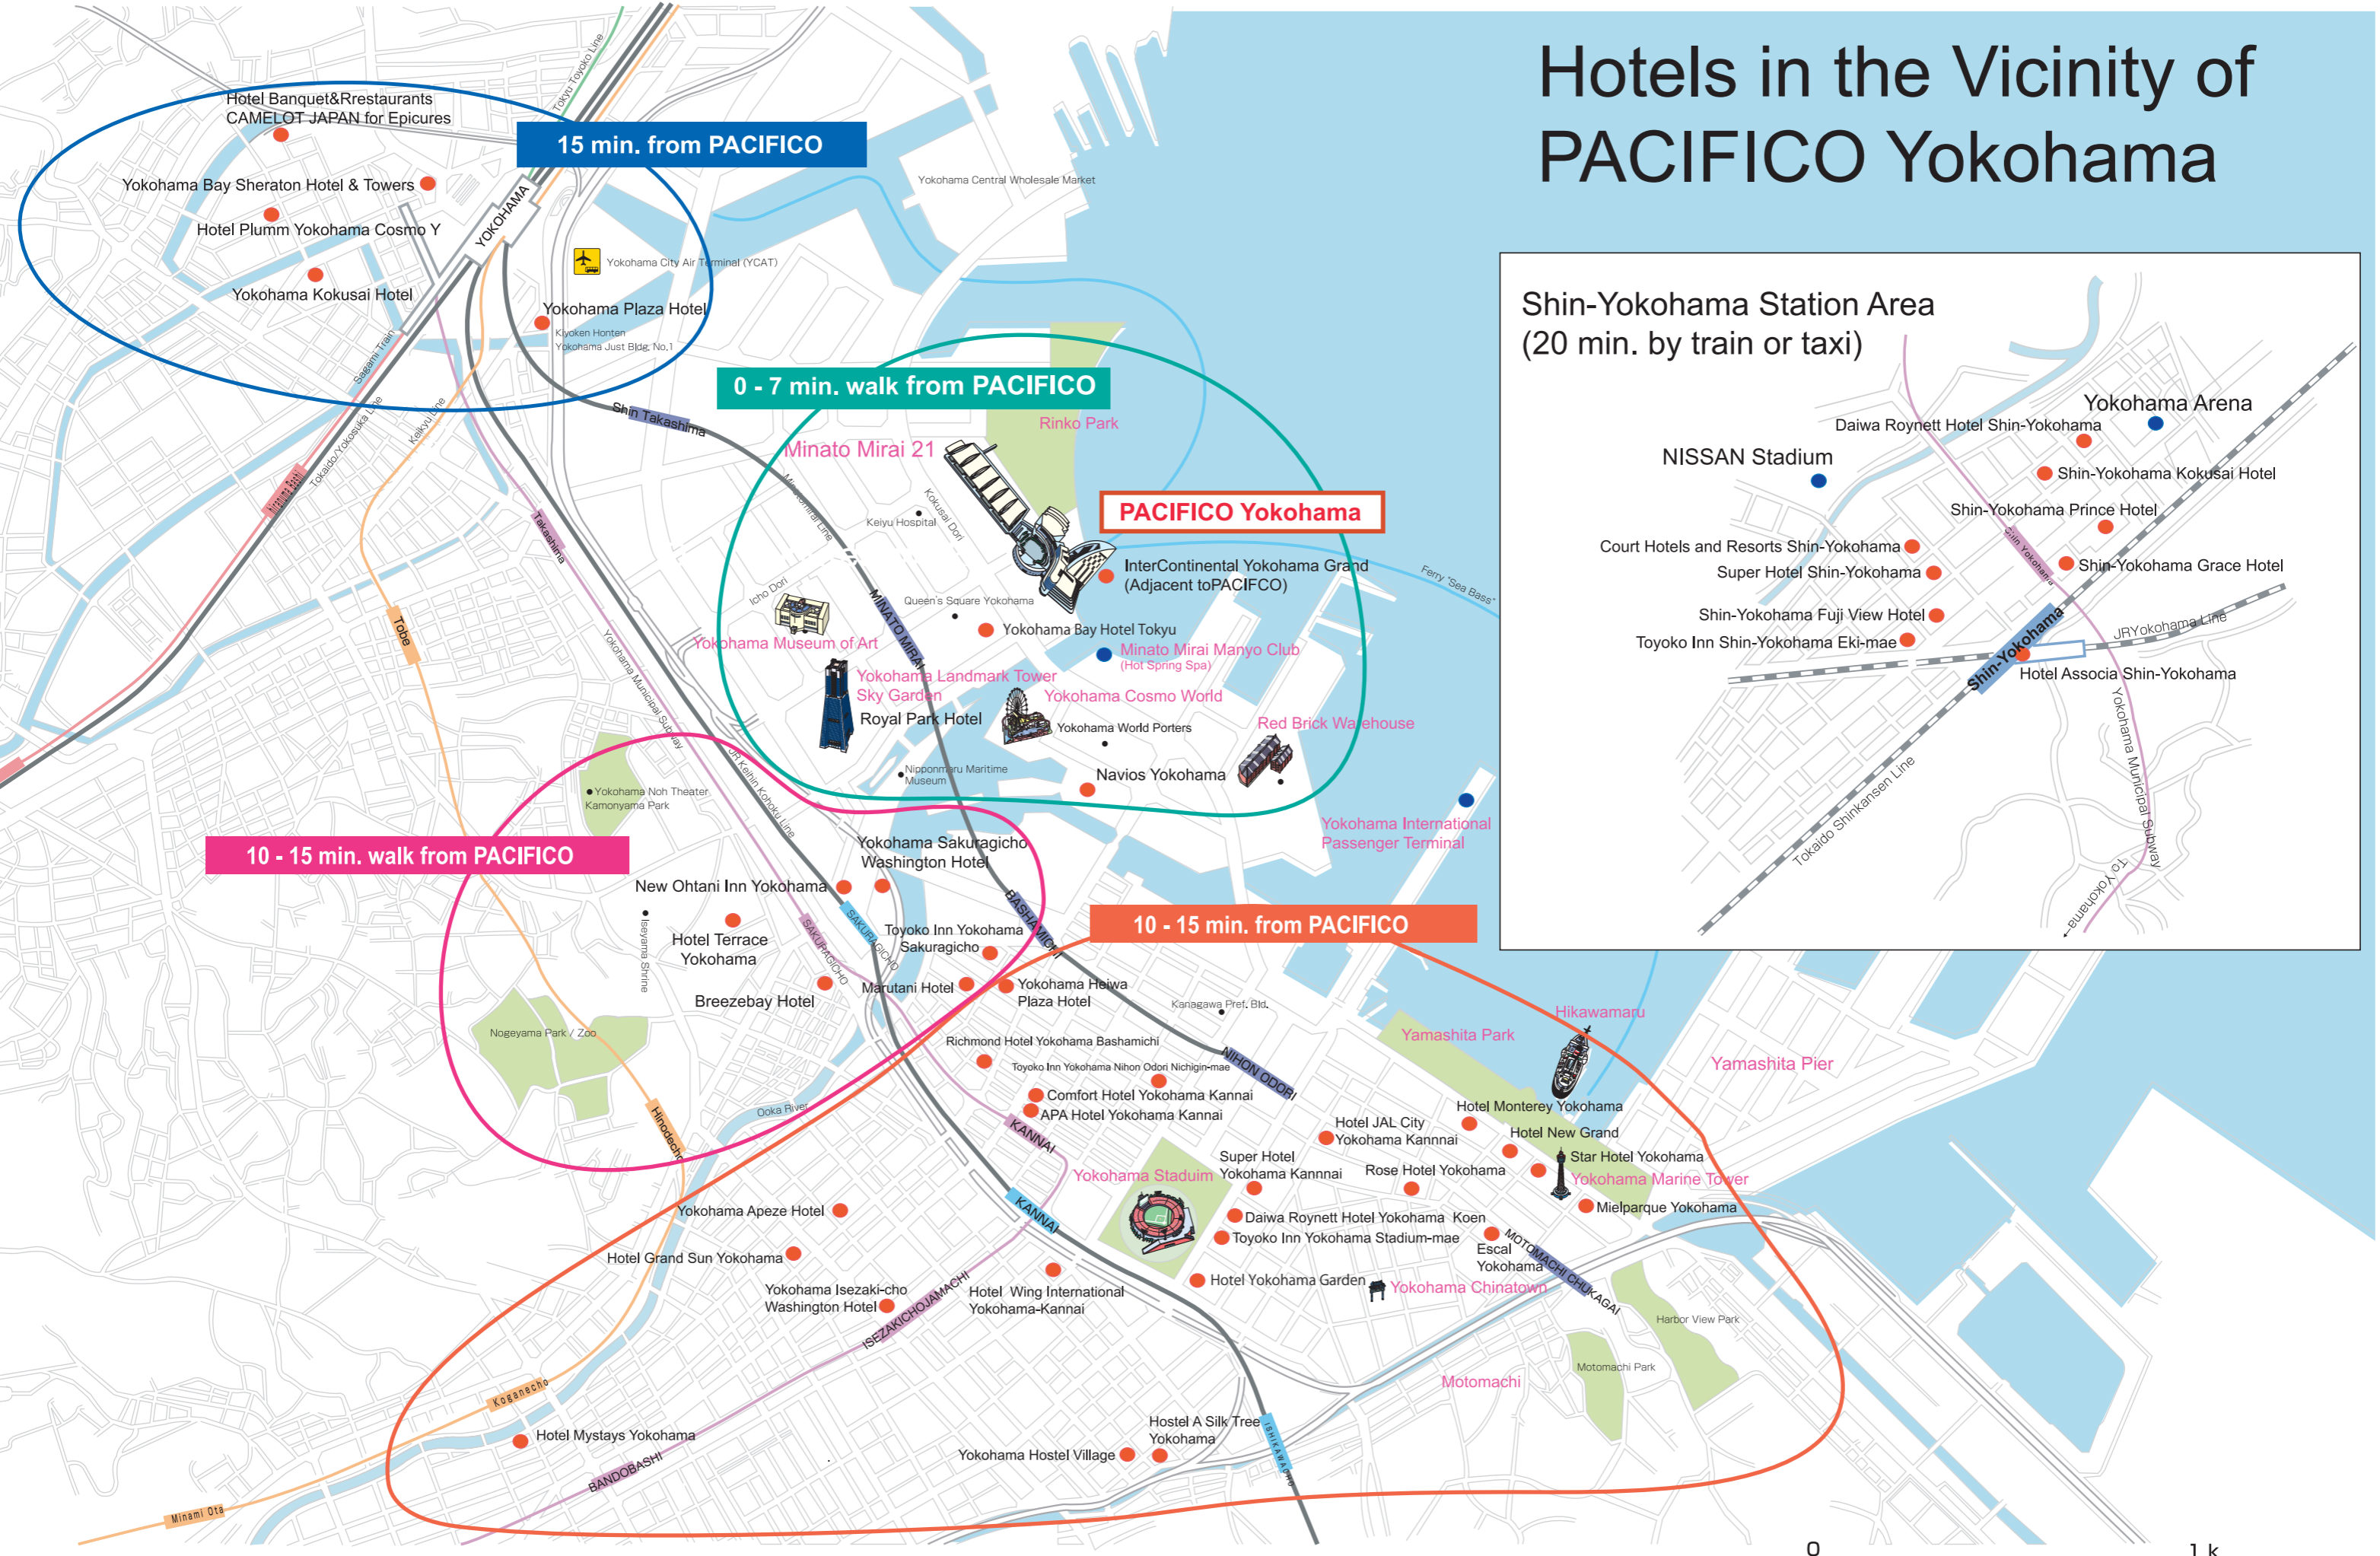

# Hotels in the Vicinity of PACIFICO Yokohama

15 min. from PACIFICO

0 - 7 min. walk from PACIFICO

PACIFICO Yokohama

10 - 15 min. walk from PACIFICO

10 - 15 min. from PACIFICO

Shin-Yokohama Station Area  
(20 min. by train or taxi)