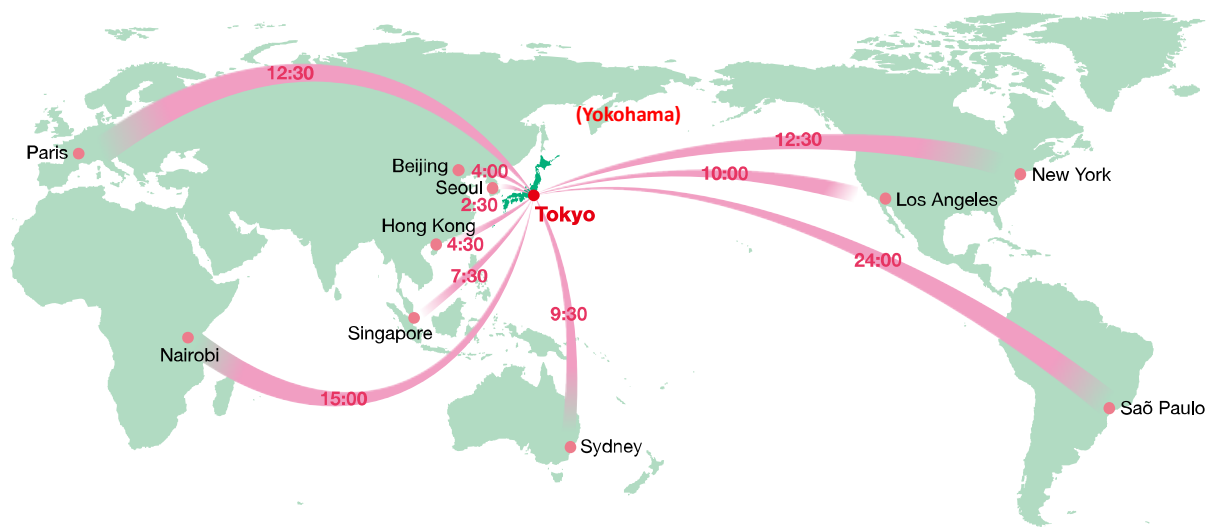

## Flight Information

Getting to Yokohama from anywhere in the world is easy, thanks to the city's proximity to two international airports, Tokyo International Airport (Haneda) and Narita International Airport. The two airports together handle more than 2,100 international flights weekly from 94 cities in some 36 nations on more than 70 airlines. Proximity and extensive air service make Yokohama an especially effective venue for attracting convention participants from nations of Asia, Europe, and North America.

- More than **2,100 flights** weekly from **36 countries**
- Direct flights from over **90 cities** around the world

### Direct flights from major cities (as of Feb. 2015)

<b>Europe &amp; Middle East</b> <b>21 cities</b>						
Abu Dhabi	Amsterdam	Copenhagen	Dubai	Frankfurt	Helsinki	Istanbul
London	Paris	Moscow	Rome	Vienna,	and more	
<b>North America</b> <b>22 cities</b>						
Atlanta	Boston	Calgary	Chicago	Dallas	Detroit	Honolulu
Los Angeles	New York	San Francisco	Toronto	Vancouver	and more	
<b>Asia</b> <b>51 cities</b>						
Bangkok	Beijing	Delhi	Gunagzhou	Hangzhou	Hong Kong	Kuala Lumpur
Seoul	Shanghai	Singapore	Sydney	Taipei,	and more	